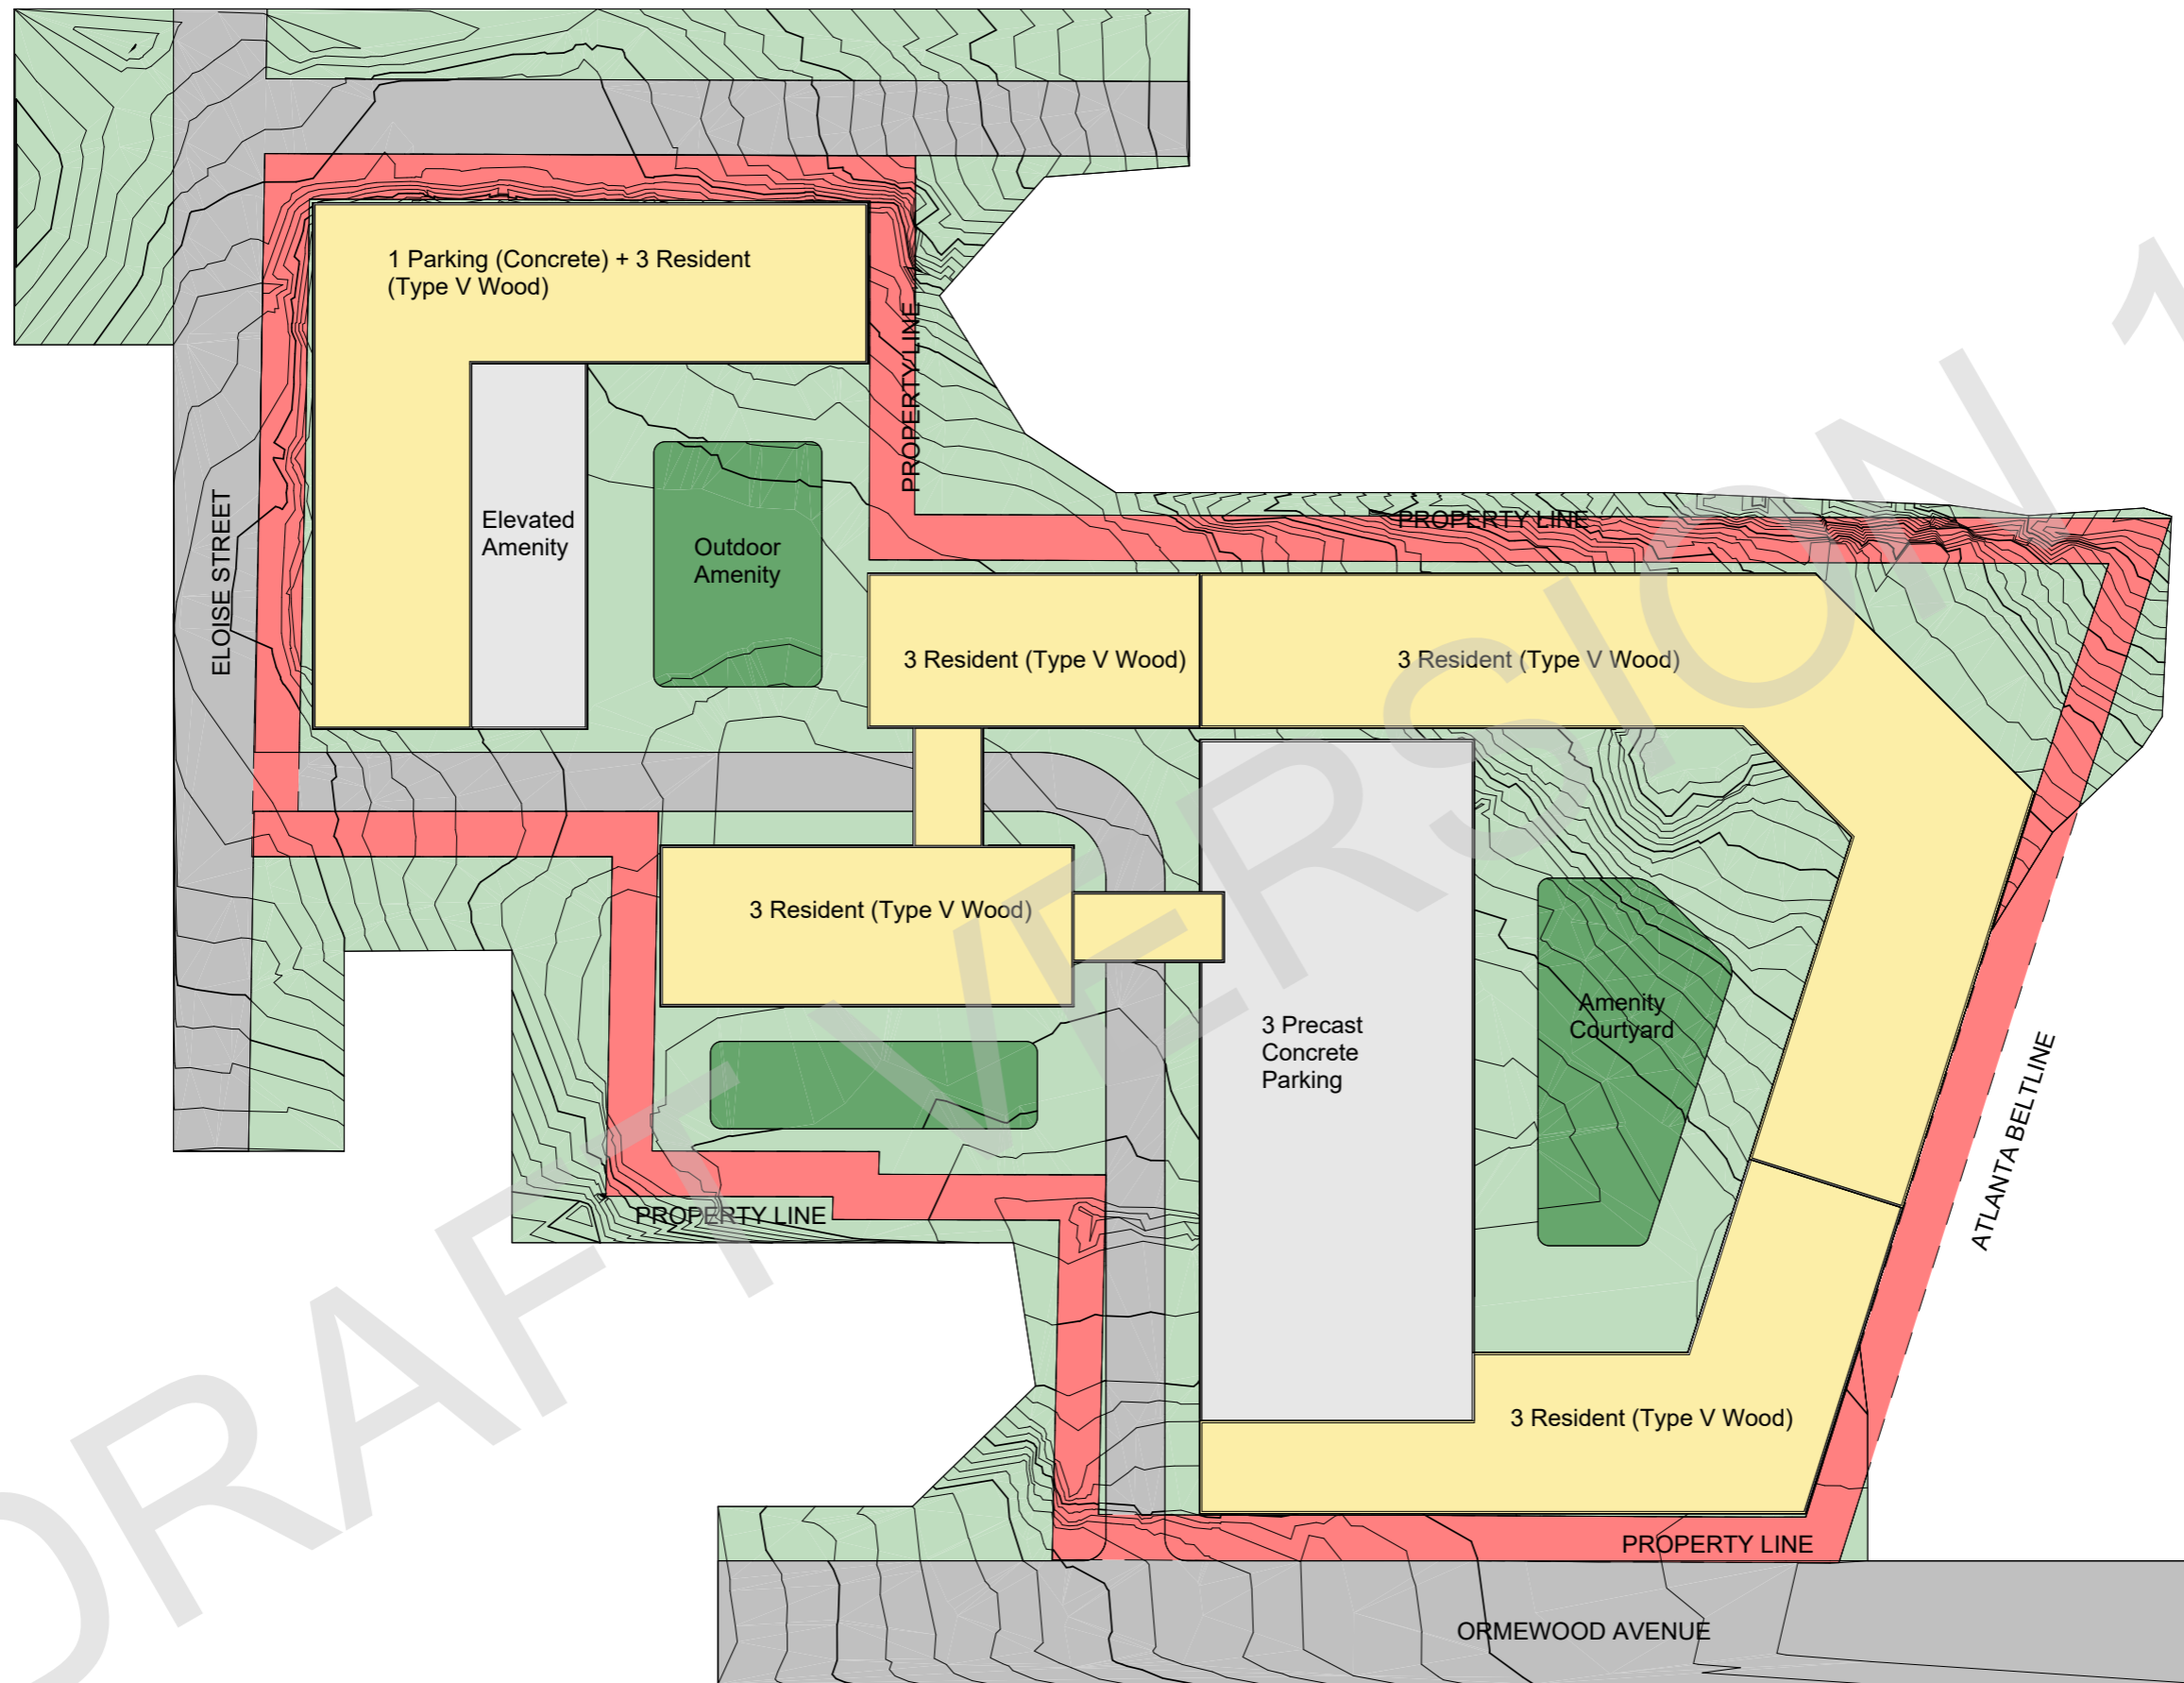

**794 Ormewood Ave SE**

**Atlanta, GA 30312**

*Parcel ID: 14 02200060124*

*Existing: 80 units, 16 buildings*

**956 Trestletree Court SE,**

**Atlanta GA 30312**

*Parcel ID: 14 002300040059*

*Existing: 108 units, 28 buildings*

1.0

1 Trestletree South - Option C  
 DD-1 SCALE: 1" = 160'-0"

# Trestletree South - Site Option C

DRAFT

1.0

DRAFT

1.0