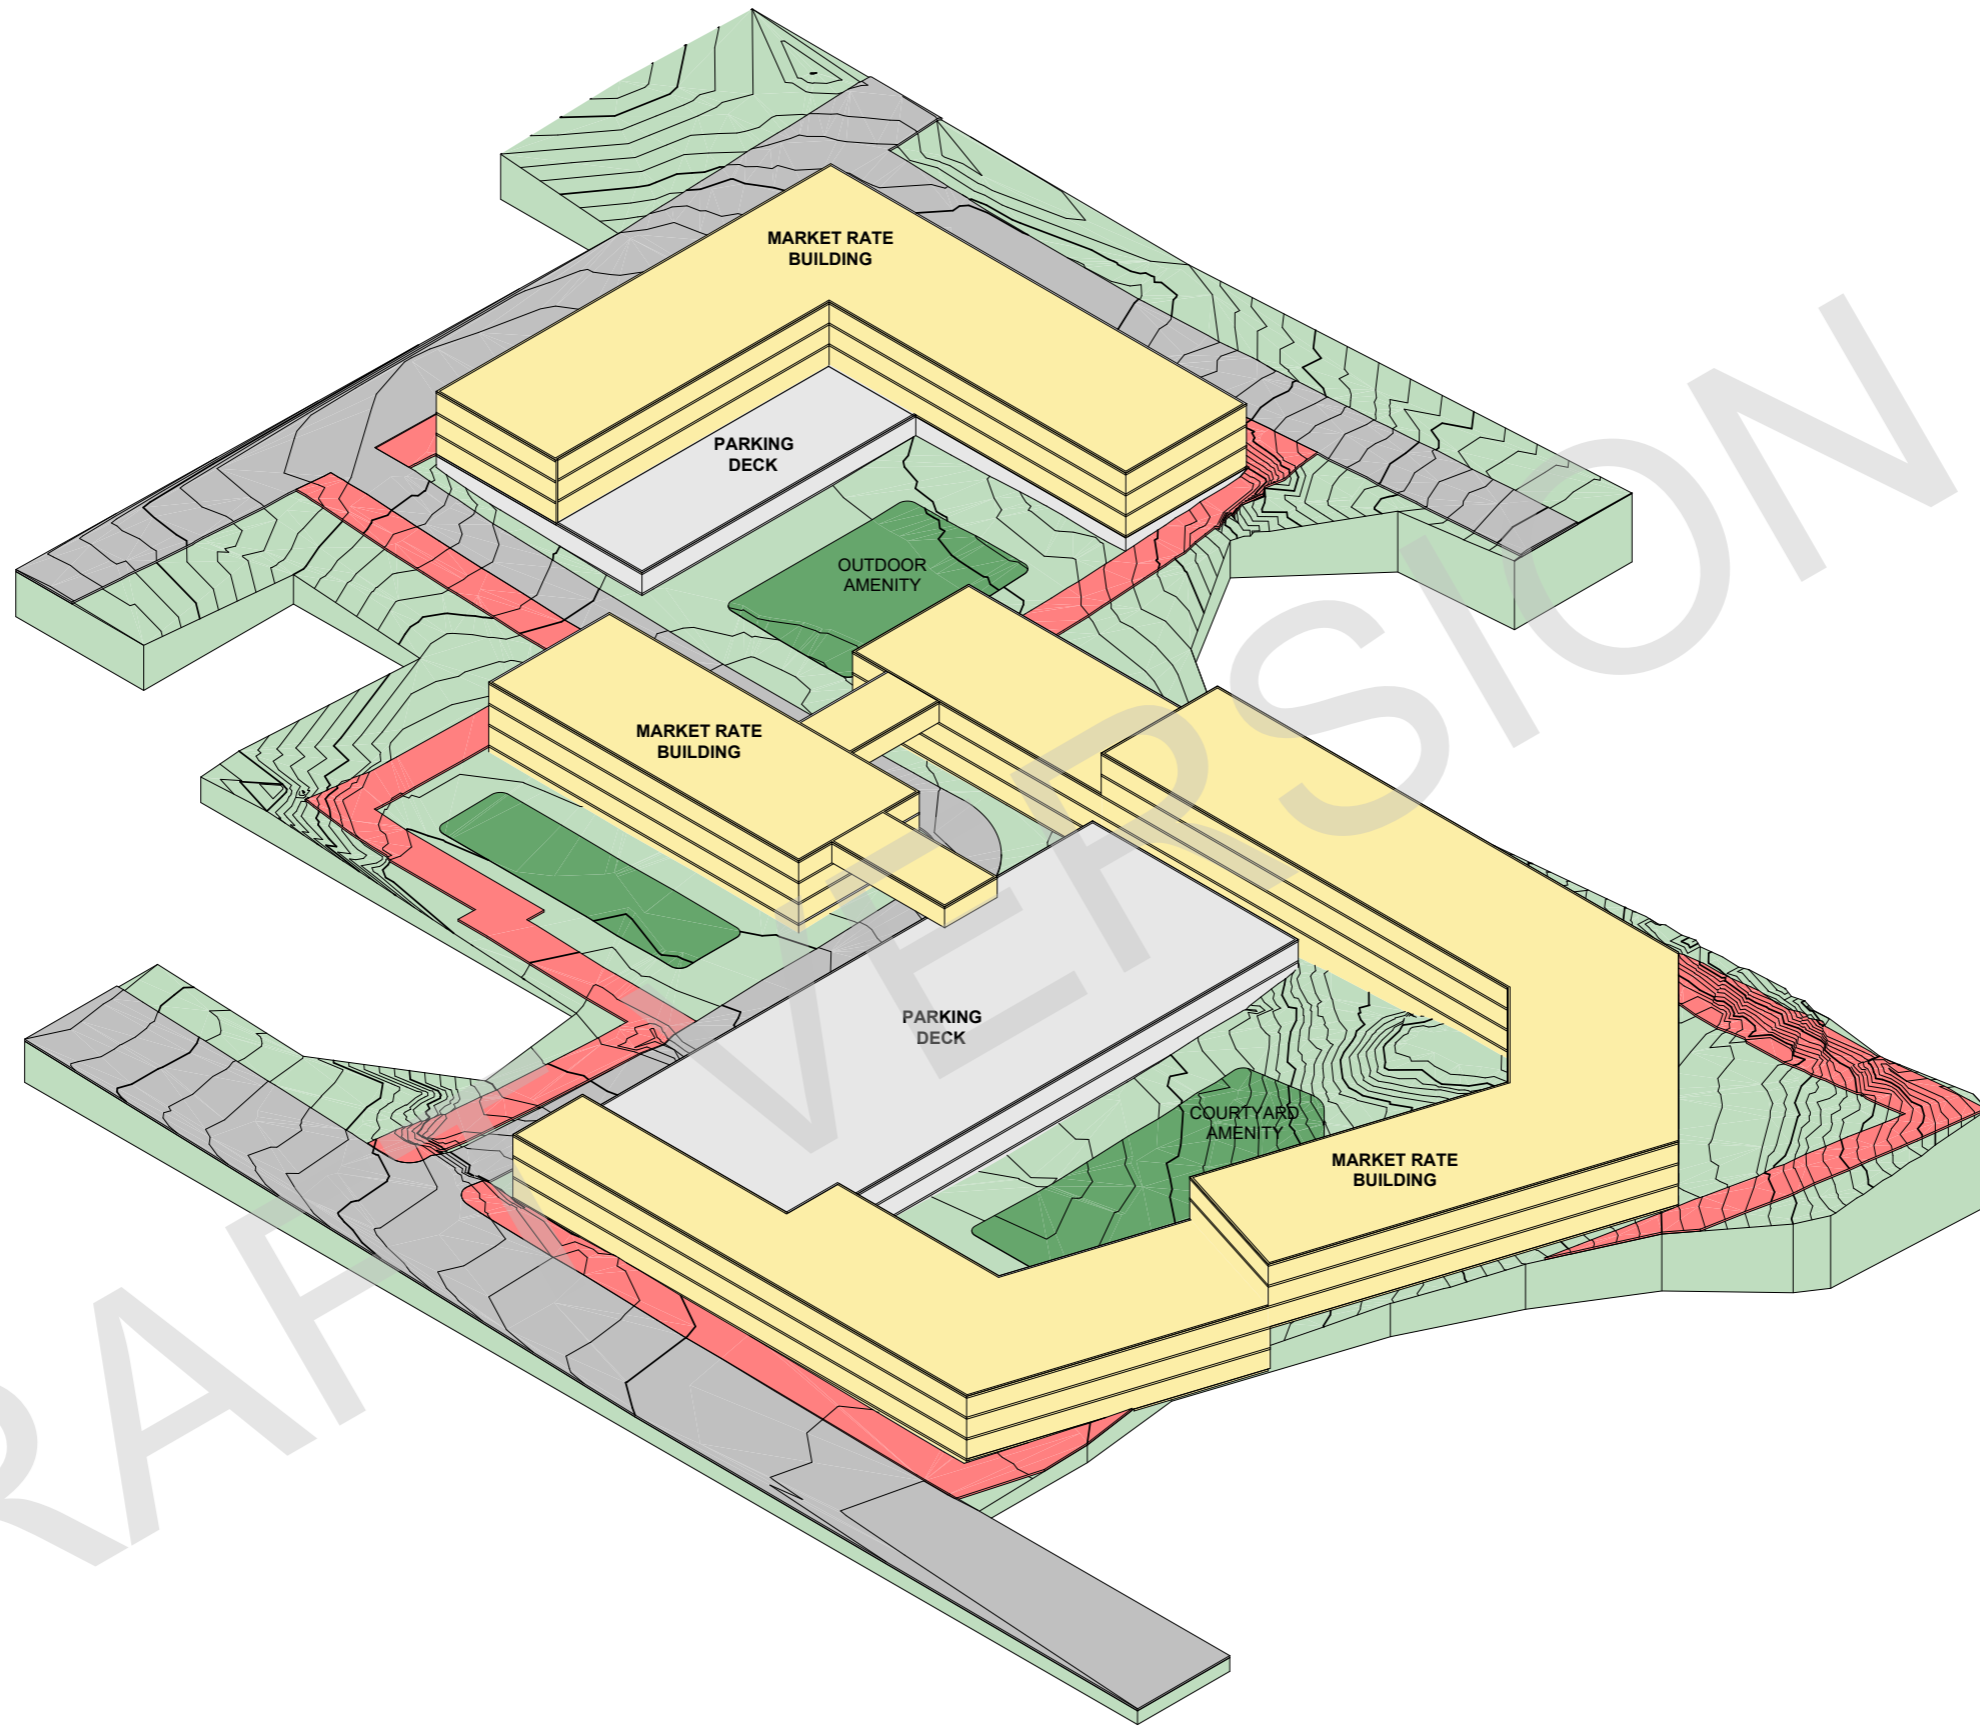

**794 Ormewood Ave SE**

**Atlanta, GA 30312**

*Parcel ID: 14 02200060124*

*Existing: 80 units, 16 buildings*

**956 Trestletree Court SE,**

**Atlanta GA 30312**

*Parcel ID: 14 002300040059*

*Existing: 108 units, 28 buildings*

1.0

1 Trestletree South - Option C  
 DD-1 SCALE: 1" = 160'-0"

# Trestletree South - Site Option C

DRAFT

1.0

DRAFT

1.0